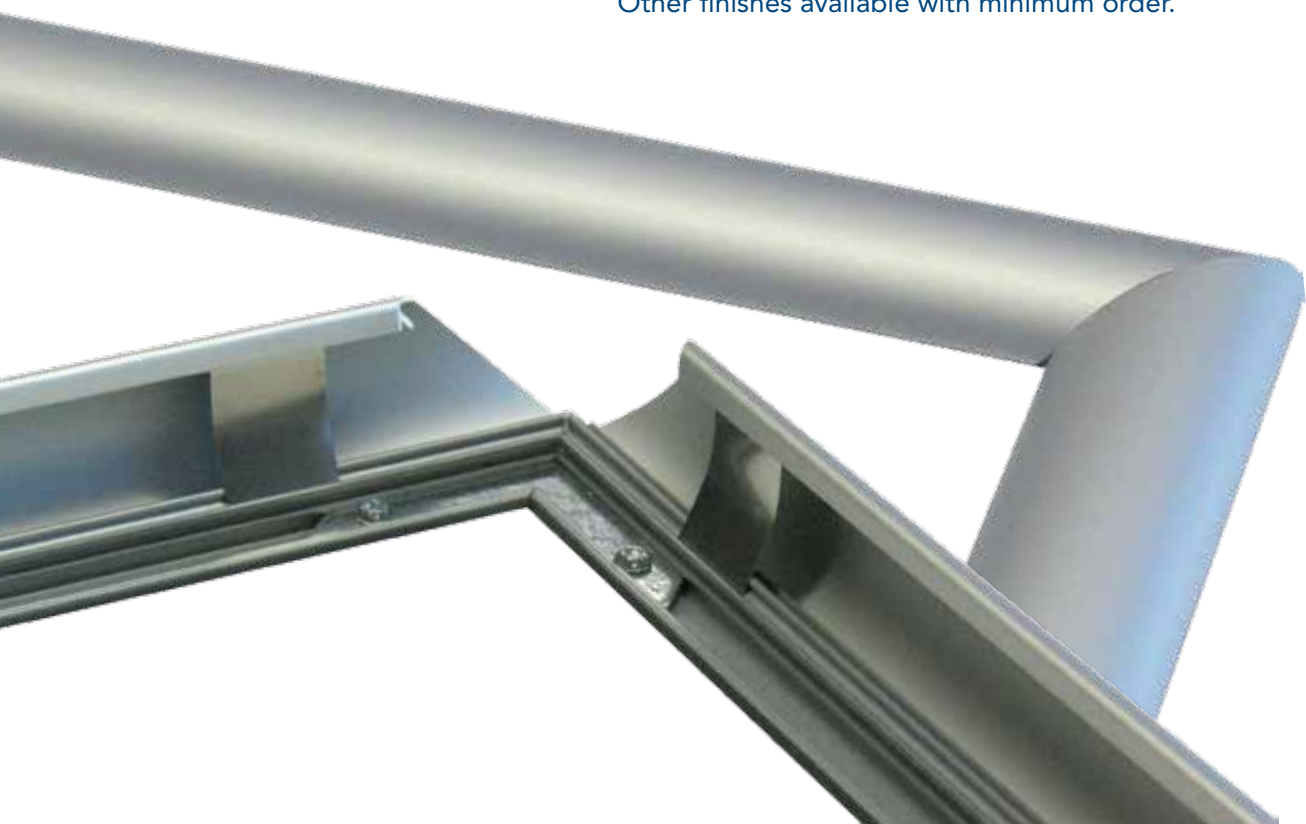

Standard finishes

Mill, clear anodized, black.
Other finishes available with minimum order.

imagi

OUTDOOR

imagioutdoor.com